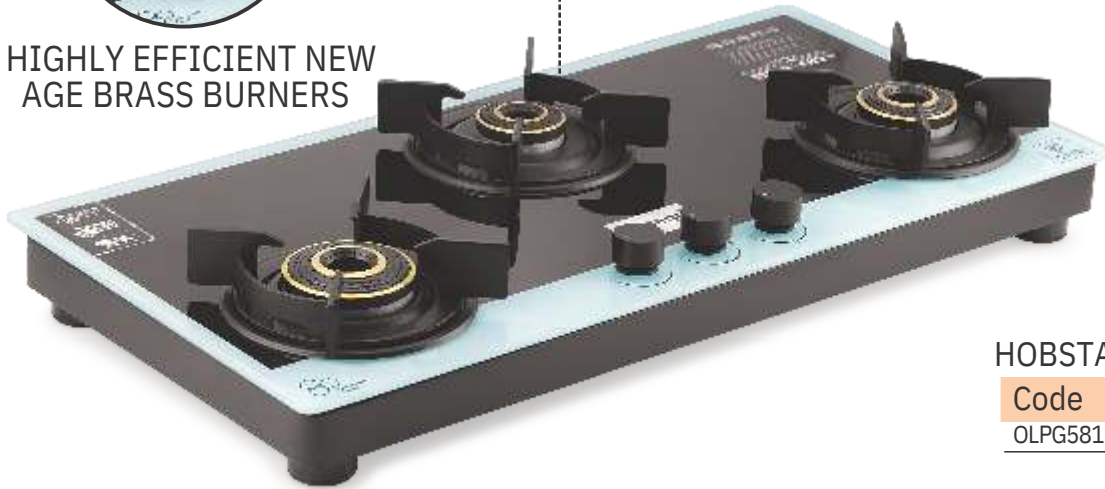

HIGH EFFICIENT FORGING BRASS BURNERS

360° DIRECTIONAL REVOLVING BRASS NOZZLE

HEAT RESISTANT ANTI SKID LEGS

ERGONOMIC KNOB DESIGN

L.P. GAS STOVE

HIGHLY EFFICIENT NEW AGE BRASS BURNERS

HOBSTAR - 301		Jumbo
Code	MRP	Case
OLPG581	11,739/-	2